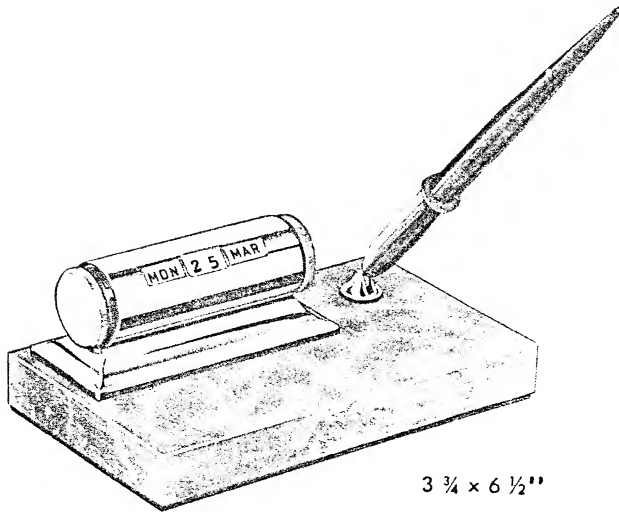

# SHEAFFER'S NEW DESK SET LINE

3 ¾ x 6 ½"

**3501G**  
**BRAZILIAN ONYX**  
 With 121SKD White Dot Pen ..... \$35.00  
 With 5SKD Pen, pencil or ballpoint ..... 27.50  
 (Includes No. 586 Perpetual Calendar)